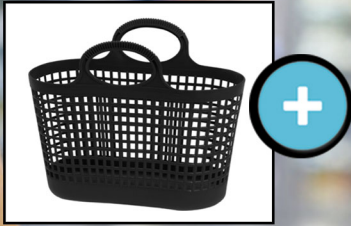

PLASTIC | EQUIPMENT

DELIVERY BINS
39L | 58L | 75L

MADE IN EU, RECYCLED, 2 YEARS WARRANTY

M	A	60 cm
	B	24 cm
	C	40 cm
		2,50 kg

L	A	60 cm
	B	34 cm
	C	40 cm
		3,00 kg

XL	A	60 cm
	B	44 cm
	C	40 cm
		3,70 kg

FOLDABLE CRATE 46L

MADE IN EU, RECYCLED, 2 YEARS WARRANTY

A	60 cm
B	22 cm
C	40 cm
	1,70 kg

100% RECYCLED
FROM THE FISHING INDUSTRY

SAVE THE OCEAN

HAND BASKET
| 22 L | 27L | 28L

MADE IN EU, RECYCLED, 2 YEARS WARRANTY

A	43 50 49 cm
B	23 26,5 27 cm
C	30 33 34 cm
	0,67 0,95 1,08 Kg